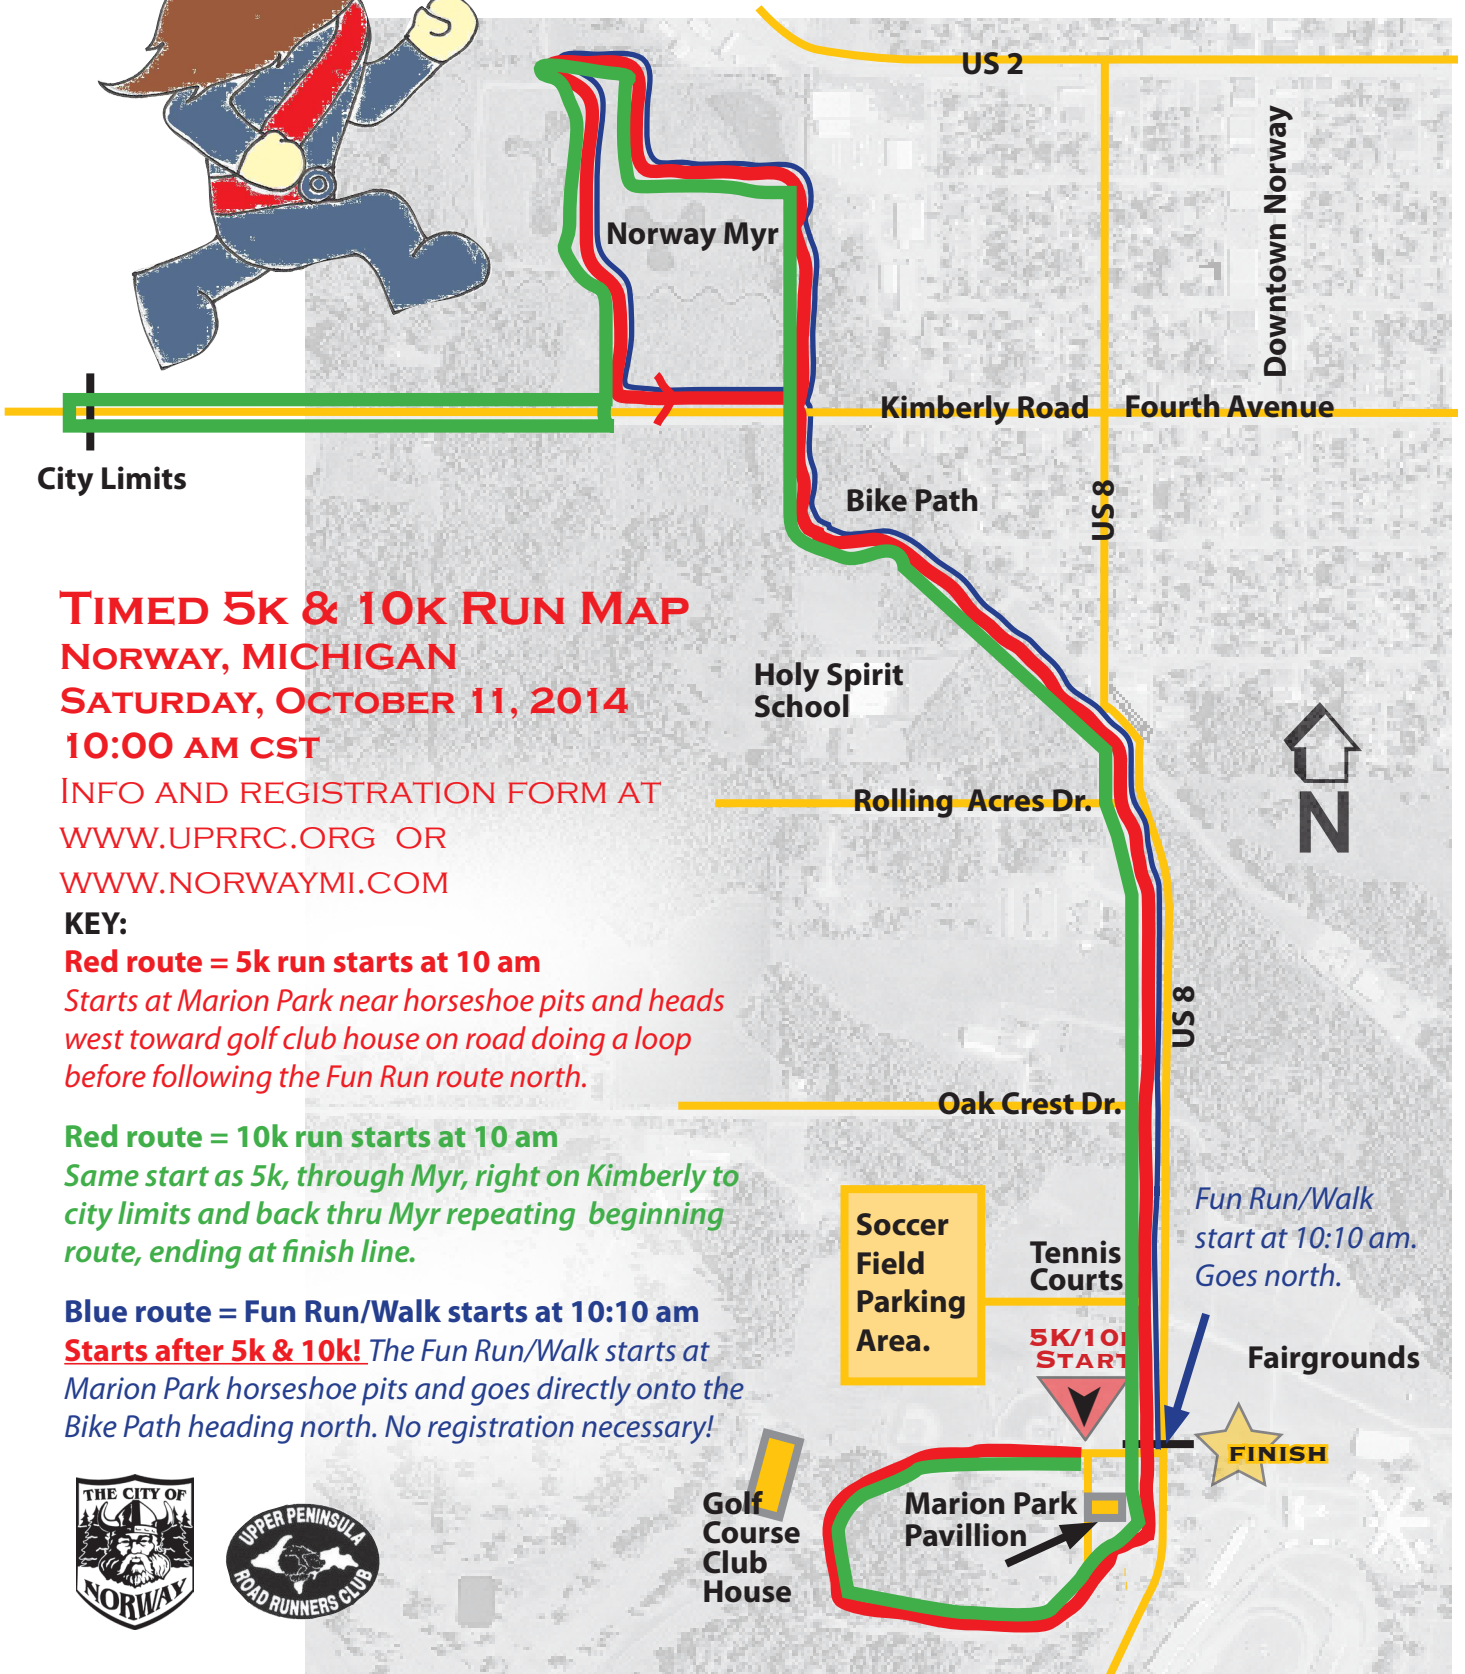

LEIF'S RUN

TIMED 5K & 10K RUN MAP

NORWAY, MICHIGAN

SATURDAY, OCTOBER 11, 2014

10:00 AM CST

INFO AND REGISTRATION FORM AT

WWW.UPRRC.ORG OR

WWW.NORWAYMI.COM

KEY:

Red route = 5k run starts at 10 am

Starts at Marion Park near horseshoe pits and heads west toward golf club house on road doing a loop before following the Fun Run route north.

Red route = 10k run starts at 10 am

Same start as 5k, through Myr, right on Kimberly to city limits and back thru Myr repeating beginning route, ending at finish line.

Blue route = Fun Run/Walk starts at 10:10 am

Starts after 5k & 10k! *The Fun Run/Walk starts at Marion Park horseshoe pits and goes directly onto the Bike Path heading north. No registration necessary!*